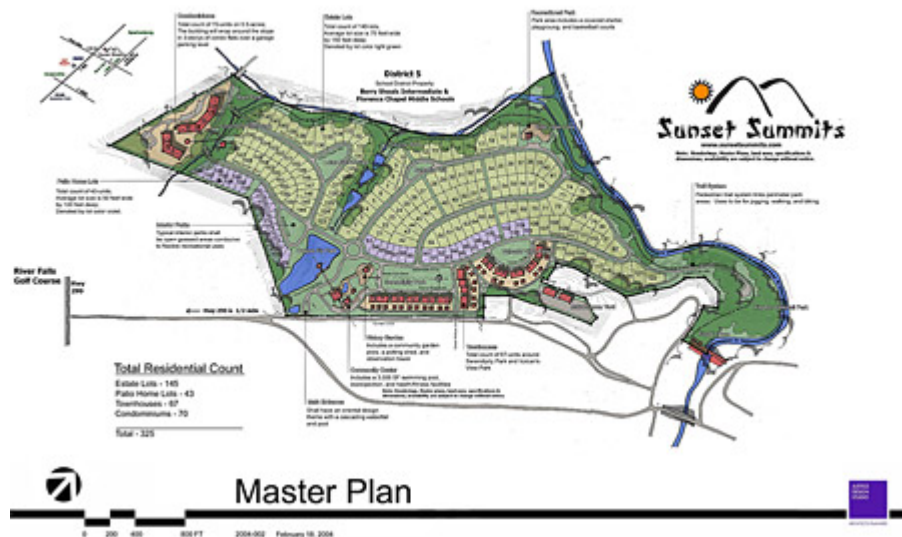

Sunset Summits, a four-phase 325 residential home development near Hwy 290 in Duncan, SC, will offer unprecedented, multi-megabit broadband capacity for every home. The community network will provide access to a full suite of services including video, phone, ultra high-speed data, and neighborhood security cameras. In addition, the network can support advanced networking services such as teleconferencing, distance learning, and VLANs (Virtual Local Area Network), providing secure remote access to corporate networks. The network is designed to be future-proof and has the capacity to support connectivity up to 100 Megabits/second to an individual subscriber, enabling Sunset Summits residents to experience new high-speed services as its deployed around the world.